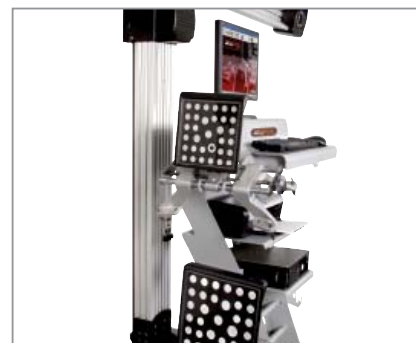

V3D Lite Wheel Aligner

V3D Lite Wheel Aligner

Welcome into the 3D aligner world:
V3D Lite is the first step in Snap-on Equipment 3D technology portfolio.

Based onto the powerful ULTRA camera technology, V3D Lite offers the 3D technology at a best convenient price.

All the most important vehicles angles can be measured in a fast and easy way just by following the guided software procedure.

Easy-to-use also for those who are not familiar with 3D technology:

1. Attach clamp to the wheels
2. Roll the vehicle back and forth
3. Get the readings

The innovative space-saving design allows use even in small garages and workshops, the compact ergonomic control terminal is either fitted on the camera lift, or on a socket supplied with the aligner.

More advantages of the V3D Lite:

- Available with camera lift, short supports or tall supports
- Innovative design saves workshop space
- Self explanatory user guidance and the use of userfriendly symbols reduce input errors
- Vehicle database with more than 20.000 models over the past 25 years